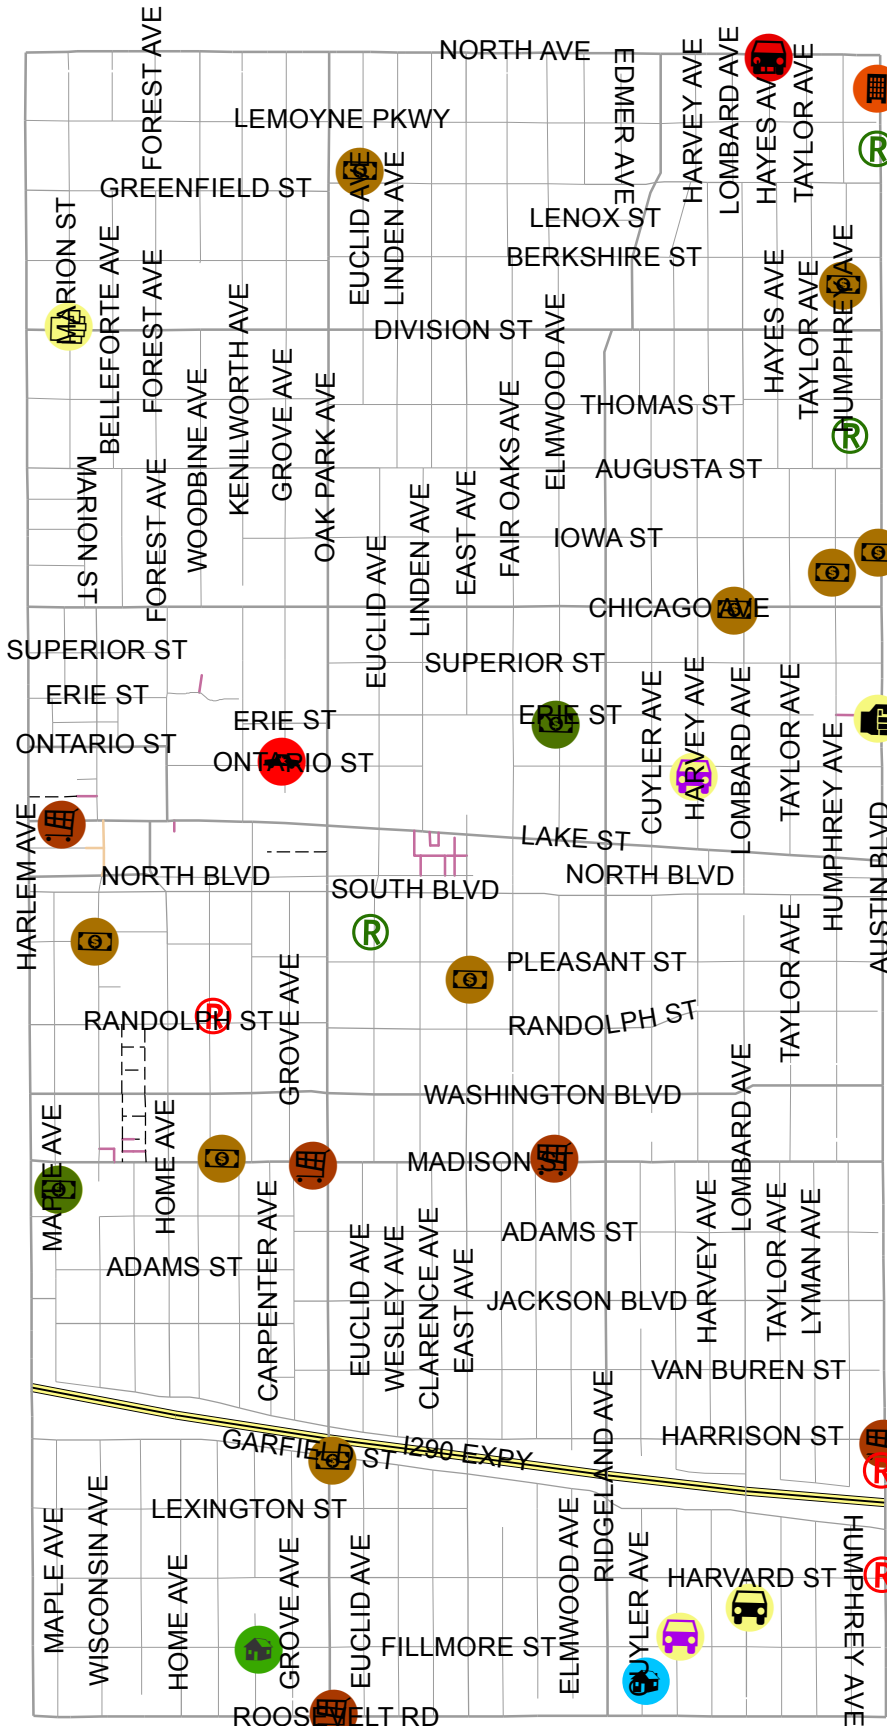

# Village of Oak Park

## PART 1 CRIMES AND GRAFFITI NOVEMBER 27 - DECEMBER 03, 2018

- Aggravated Battery -2
- Criminal Sexual Assault -1
- Theft Fr Motor Vehicle -1
- Aggravated Assault -1
- Agg Vehicular Hijacking -2
- Armed Robbery -3
- Burglary From Motor Vehicle -1
- Burglary to Apt -1
- Burglary to Garage -1
- Burglary to House -1
- Motor Vehicle Theft -1
- Retail Theft -5
- Robbery -3
- Theft \$500 and Under -9
- Theft Over \$500 -2