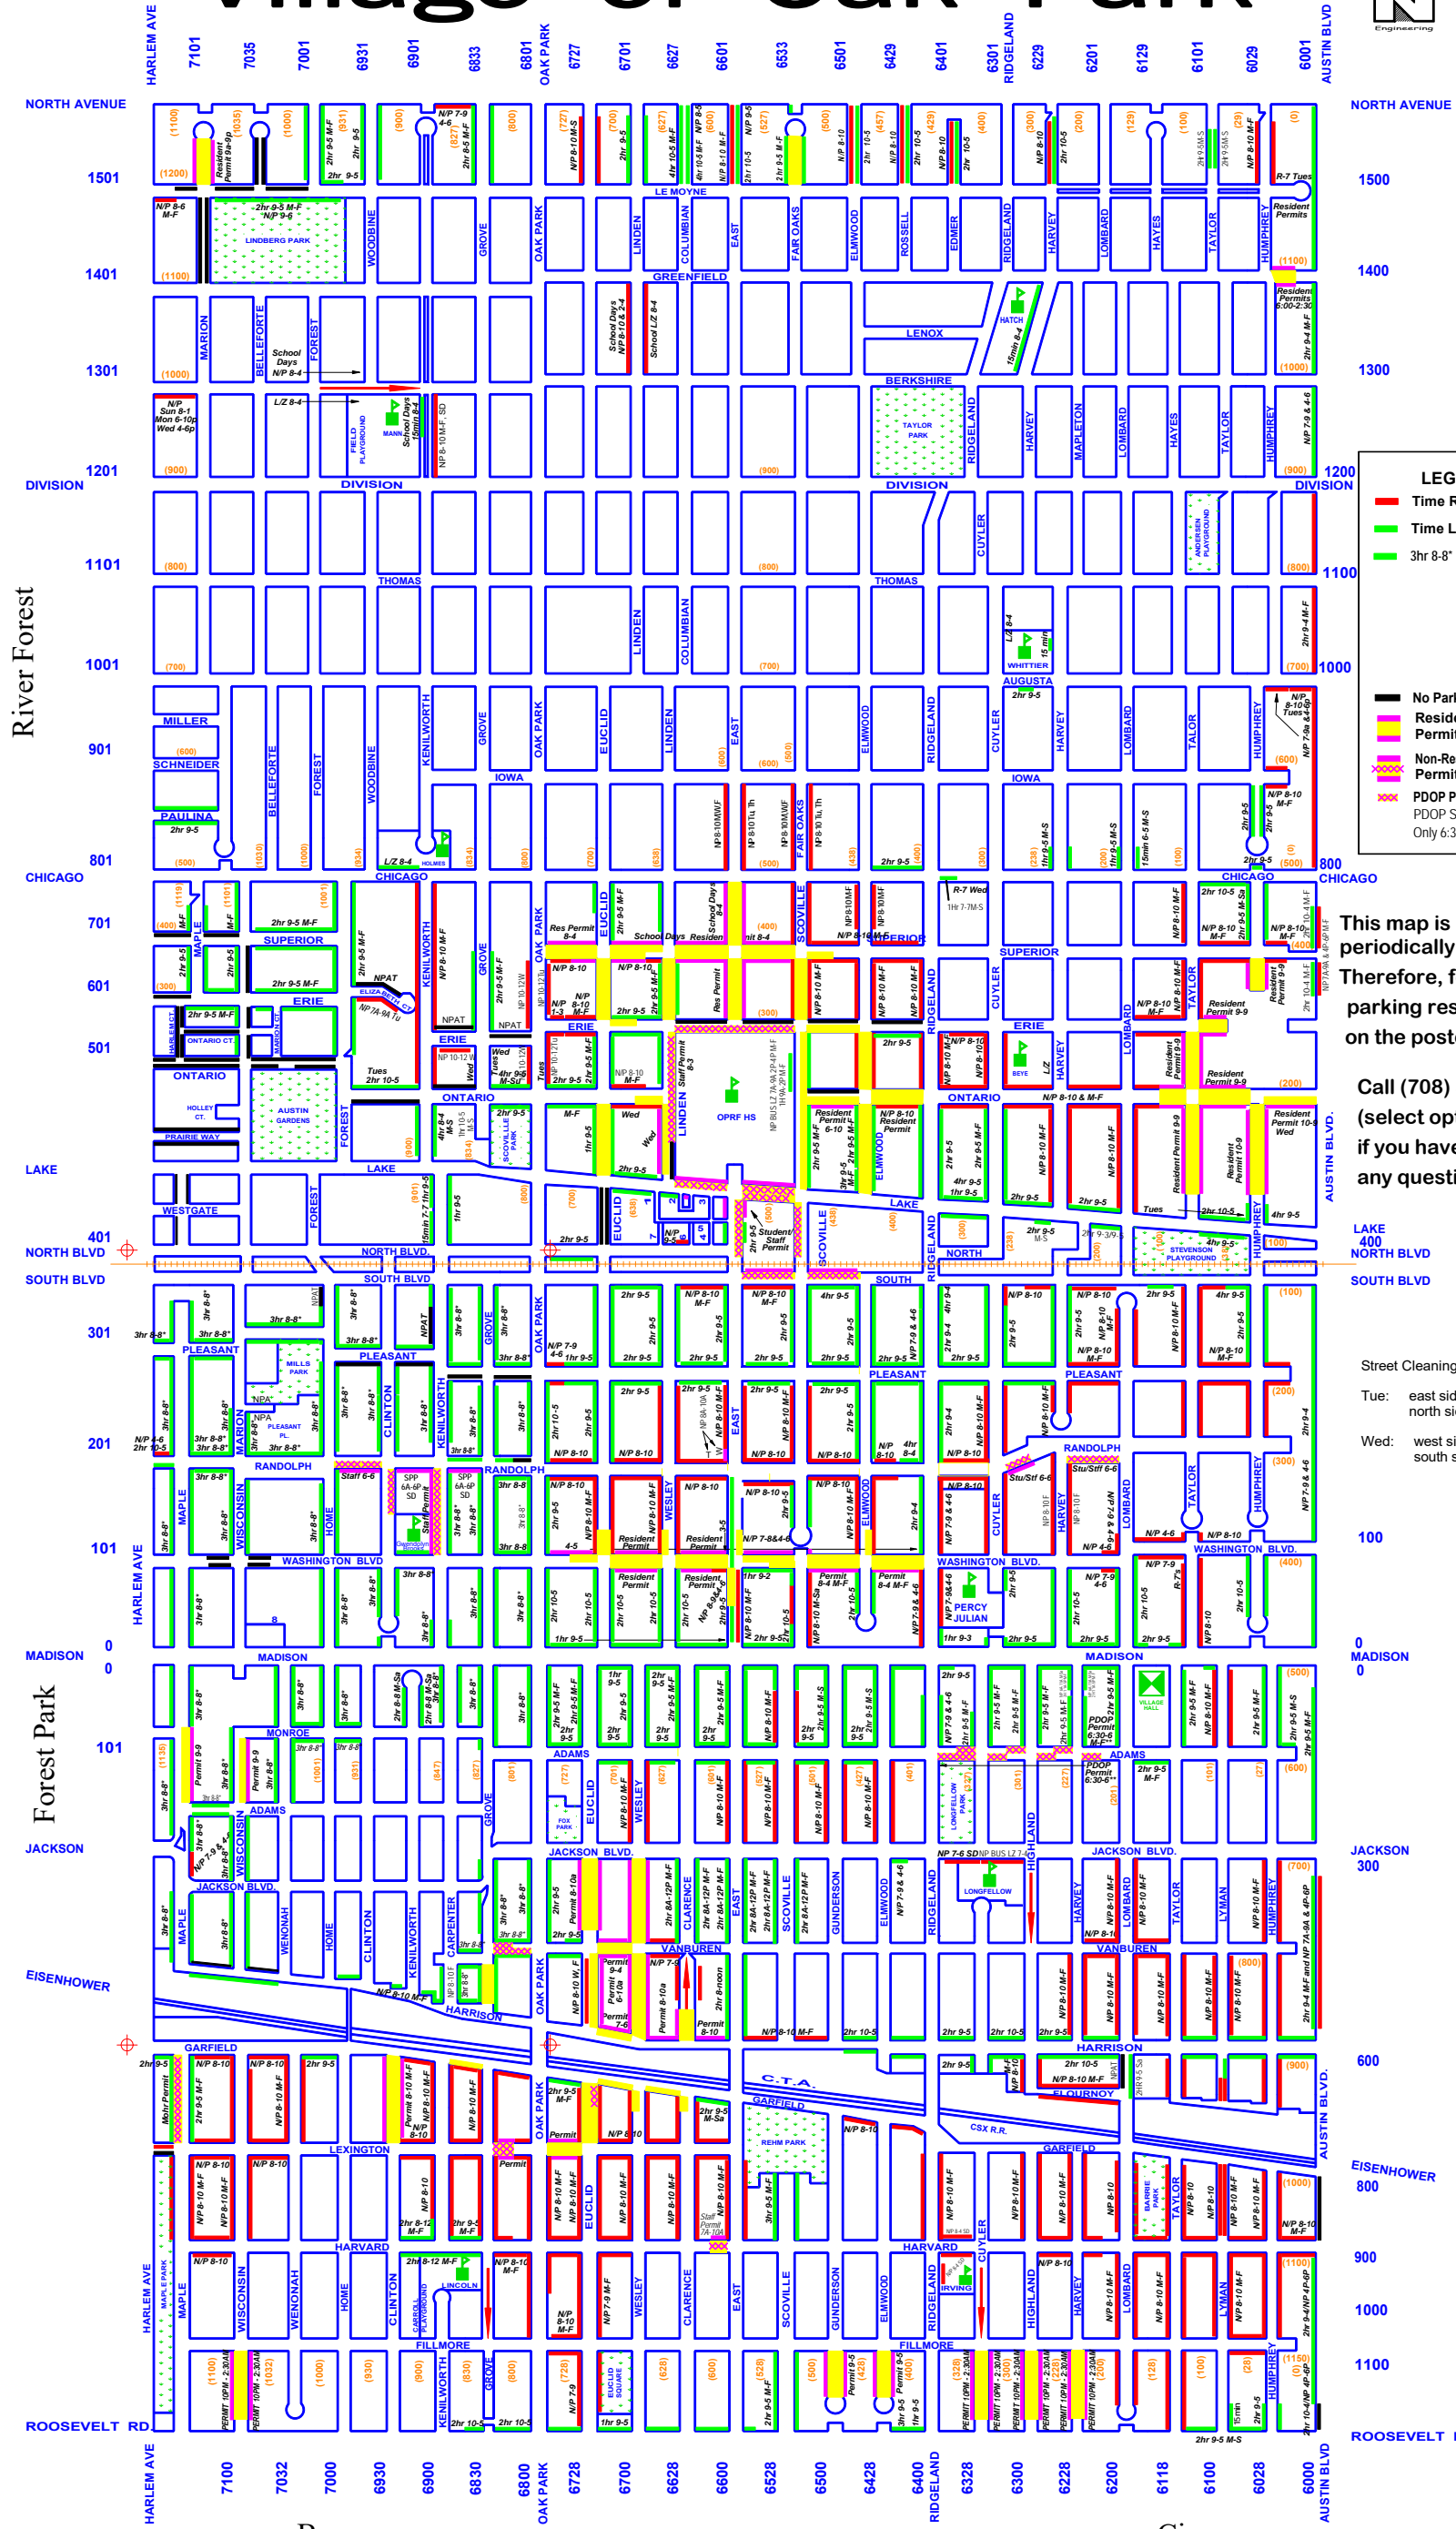

# Village of Oak Park

**LEGEND**

- █ Time Restrictions
- █ Time Limits
- █ 3hr 8-8\* = 3 Hr Parking 8AM - 8PM MON - FRI in the area bounded by South Blvd. & Oak Park Ave. & Harrison St. & Harlem Ave.
- No Parking Anytime
- Resident Daytime Permit Parking
- Non-Resident Daytime Permit Parking
- PDOP Permit 6:30-6\* = PDOP Staff Permit Parking Only 6:30AM - 6PM MON-FRI

This map is periodically updated. Therefore, follow the parking restrictions on the posted signs.

Call (708) 358-7275 (select option 4) if you have any questions

Street Cleaning

Tue: east side (even) north side (even)

Wed: west side (odd) south side (odd)

## Daytime Parking Restrictions

This map is periodically updated. Therefore, follow the parking restrictions on the posted signs.

Revised on 10/11/2022