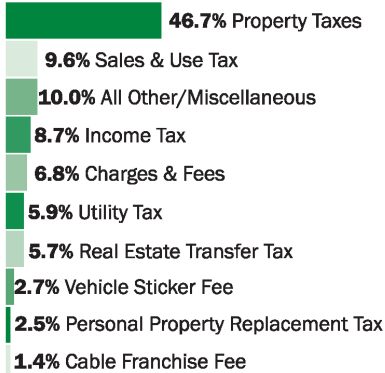

2020 Budget at a Glance – General Fund

WHERE THE MONEY COMES FROM

WHERE THE MONEY GOES

HOW PROPERTY TAXES ARE DISTRIBUTED